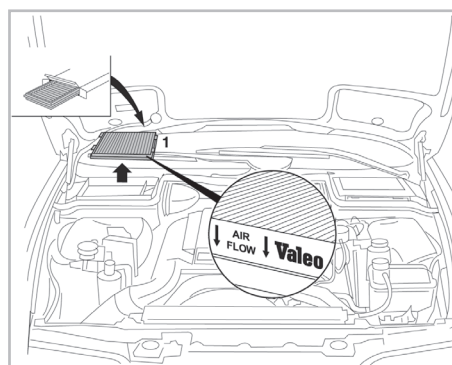

PROTECT

combined with active carbon

698246

FH306

CA

WANT TO KNOW MORE?

www.valeo-techassist.com

FOR
BMW

SERIES 5 E39 A/C+ (07/95 > 04/04) / M5 E39 A/C+ (07/99 >)

Valeo Service - Société par Actions simplifiée - Capital de 12 900 000 € - 70, rue Playel, 93285 Saint-Denis Cedex - France - B 306 486 408 RCS Bobigny