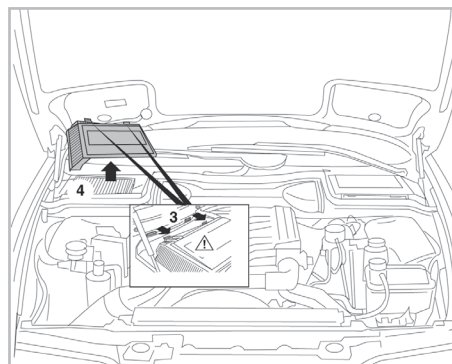

PROTECT

combined with active carbon

698246

FH306

CA

WANT TO KNOW MORE?

www.valeo-techassist.com

FOR
BMW

SERIES 5 E39 A/C+ (07/95 > 04/04) / M5 E39 A/C+ (07/99 >)

Valeo Service - Société par Actions simplifiée - Capital de 12 900 000 € - 70, rue Playel, 93285 Saint-Denis Cedex - France - B 306 486 408 RCS Bobigny