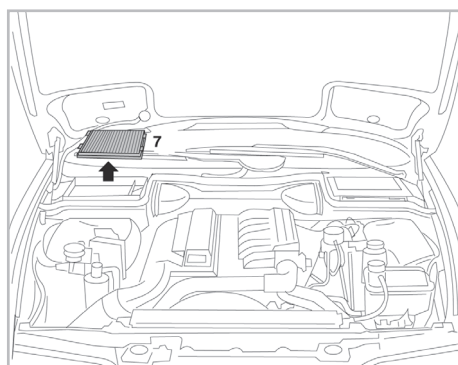

PROTECT

combined with active carbon

698246

FH306

CA

WANT TO KNOW MORE?

www.valeo-techassist.com

FOR
BMW

SERIES 5 E39 A/C+ (07/95 > 04/04) / M5 E39 A/C+ (07/99 >)

Valeo Service - Société par Actions simplifiée - Capital de 12 900 000 € - 70, rue Playel, 93285 Saint-Denis Cedex - France - B 306 486 408 RCS Bobigny