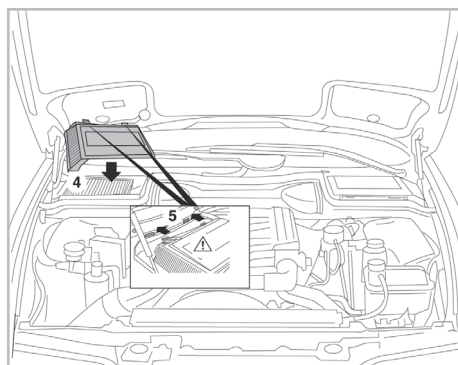

PROTECT

combined with active carbon

698246

FH306

CA

WANT TO KNOW MORE?

www.valeo-techassist.com

FOR
BMW

SERIES 5 E39 A/C+ (07/95 > 04/04) / M5 E39 A/C+ (07/99 >)

Valeo Service - Société par Actions simplifiée - Capital de 12 900 000 € - 70, rue Playel, 93285 Saint-Denis Cedex - France - B 306 486 408 RCS Bobigny